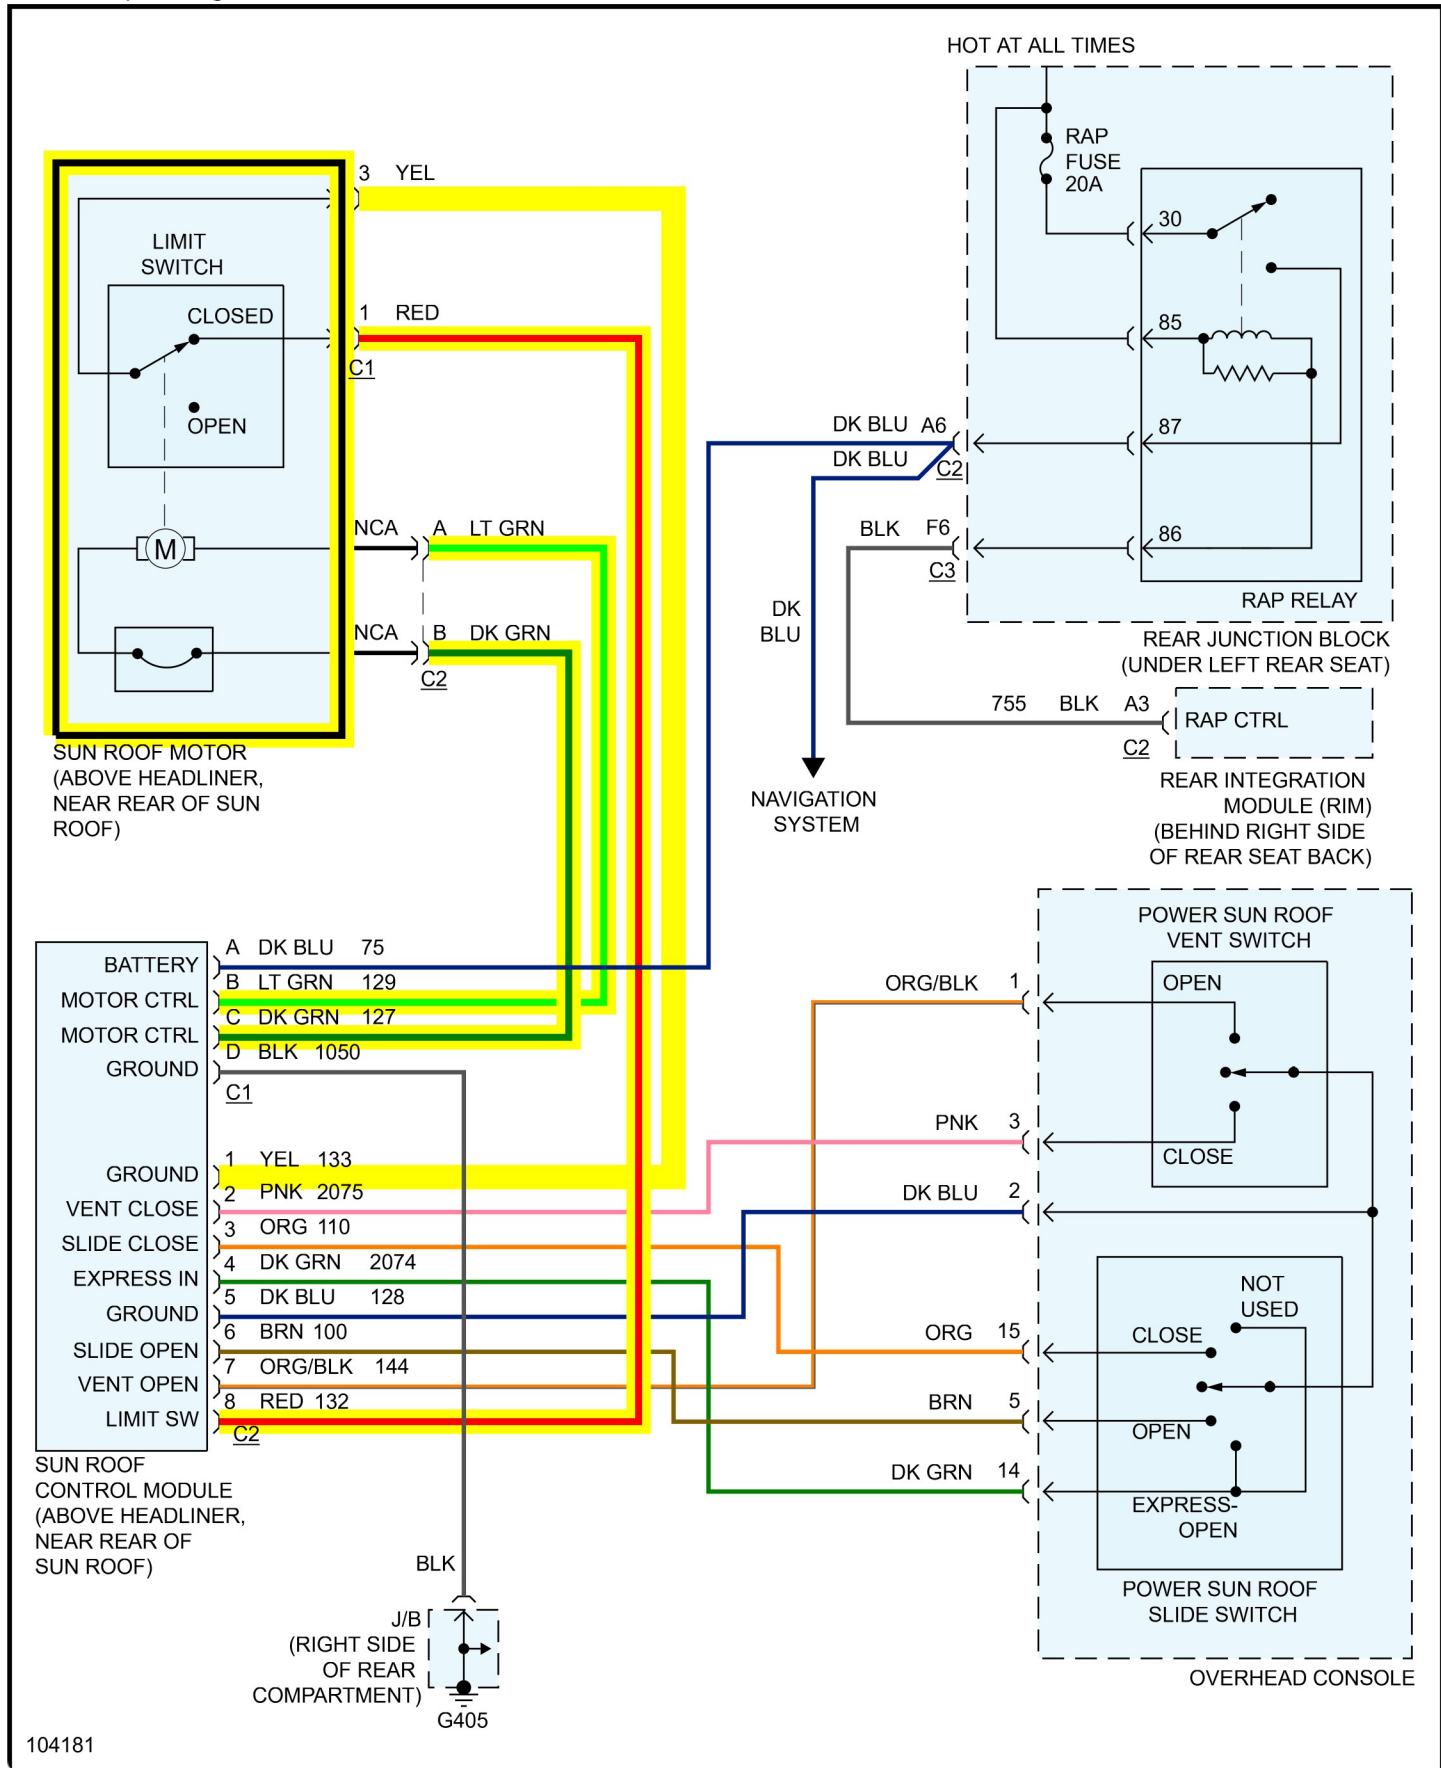

1998 Cadillac Seville STS V8-4.6L VIN 9

Vehicle > Body and Frame > Roof and Associated Components > Sunroof / Moonroof > Diagrams > Electrical - Inter.
 Power Tops - Page 1 of 1

104181